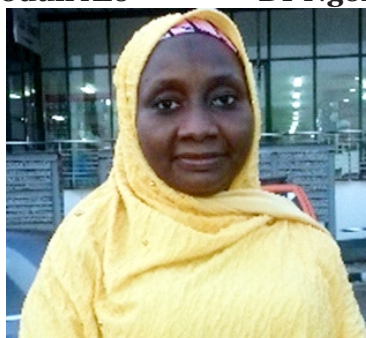

Dr. Aisha M. Yahaya